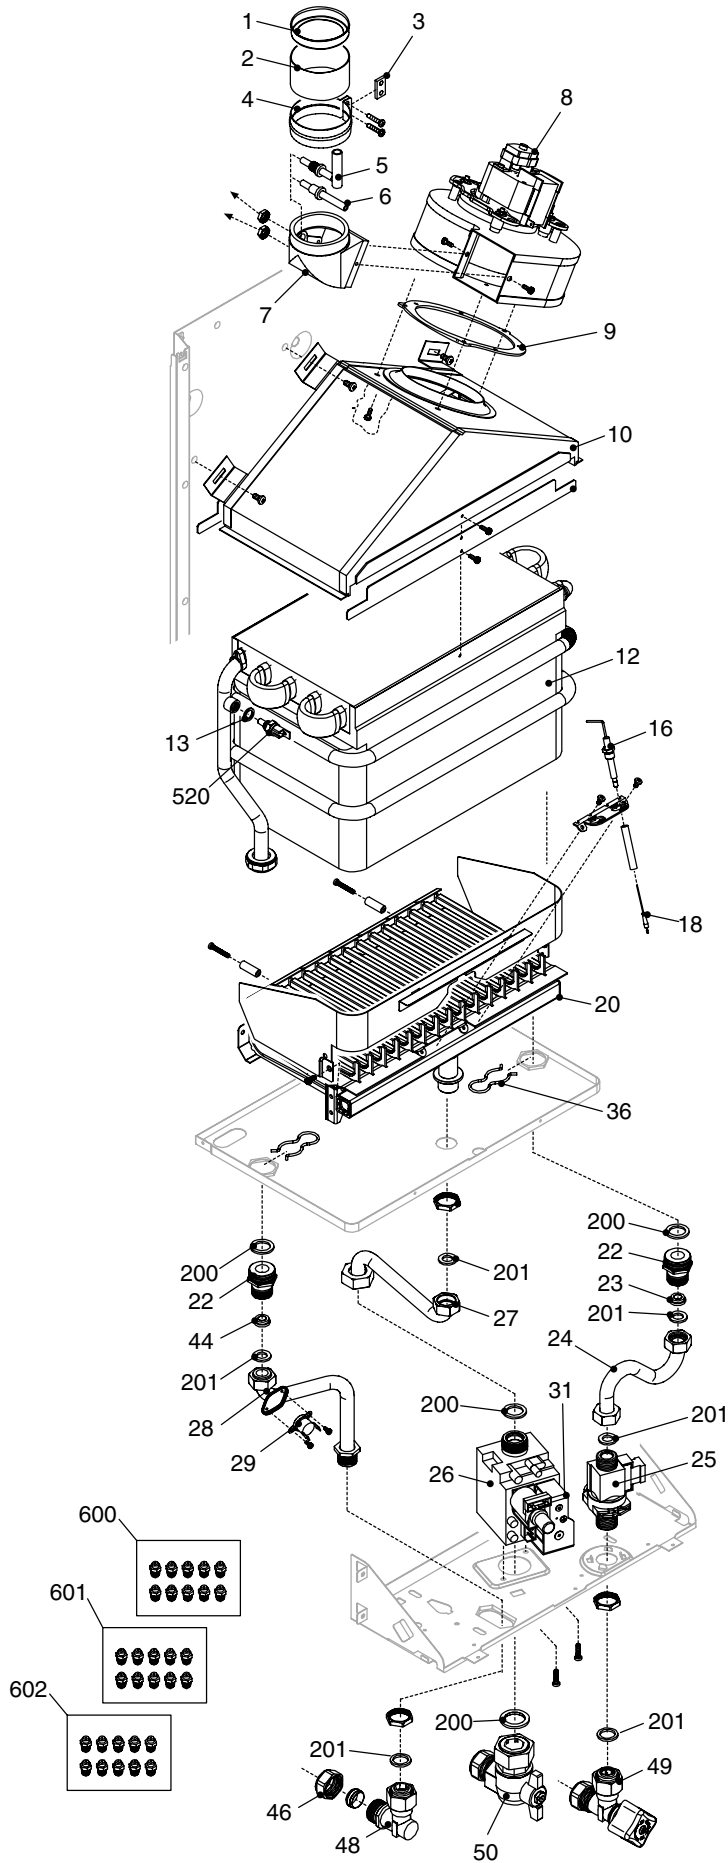

Wall hung heater

AQUA NOVA

MODEL	PART NUMBER	
	MTN	GPL
AQUA NOVA 17	2350593	2350595

POS.	DESCRIPTION	17
2	Upper Proof	R10021131
3	Frame	R10022790
5	Pressure Switch	R10020889
6	Proof Chamber Cover	R10022794
8	Case	R10020679
10	Printed Circuit Board	R10024554
11	Flange With Glass	S612
14	Air Box Bottom	R10020661
15	Carter	R10020663
18	Instrumental Panel Back Cover	R10021120
19	Instrumental Panel	R10022229
20	Led Light Guide	R10020676
21	Knob	R10020674
34	On-Off Shaft	R10020669
35	Temperature Shaft	R10020670
36	Fuse	R3479
100	Wiring harness	R10020688

POS.	DESCRIPTION	17
1	Adaptor Ring	S757
2	Fan Exhaust Pipe	R10028533
3	Washer Clamp	R5917
4	Clamp For 60 Diam. Tube	R5916
5	Pressure Tube	R10026359
6	Depressure Tube	R6985
7	Fan To Flue Connector	R6228
8	Fan	S758
9	Fan Gasket	R5912
10	Hood Assembly	S663
12	Exchanger	R10021367
13	Washer	R5041
16	Sensing Electrode	R10028467
18	Spark Electrode Cable	R10028482
20	Burner Assembly	R10028899
22	Connection	R10020668
23	Red Flow Governor	R9430
24	Pipe	R10020666
25	Dhw Actuator	R10022349
26	Gas Valve	R10025074
27	Pipe	R10020667
28	Pipe	R10020664
29	Thermostat	R10021235
31	Gas Valve Solenoid	R10020838
36	Spring	S597
44	Flow Limiting Device Manifold	R1466
46	Brass Nut	R1823
48	Connection	R1790
49	Water Supply Stop Cock	R7099
50	Gas Cock	R10020897
200	Washer	R5023
201	Washer	R5026
520	Ntc Sensor	R10027352
600	Ng Conversion Kit	R01005453
601	Lpg Conversion Kit	R01005454
602	Propan air conversion kit	R01005455