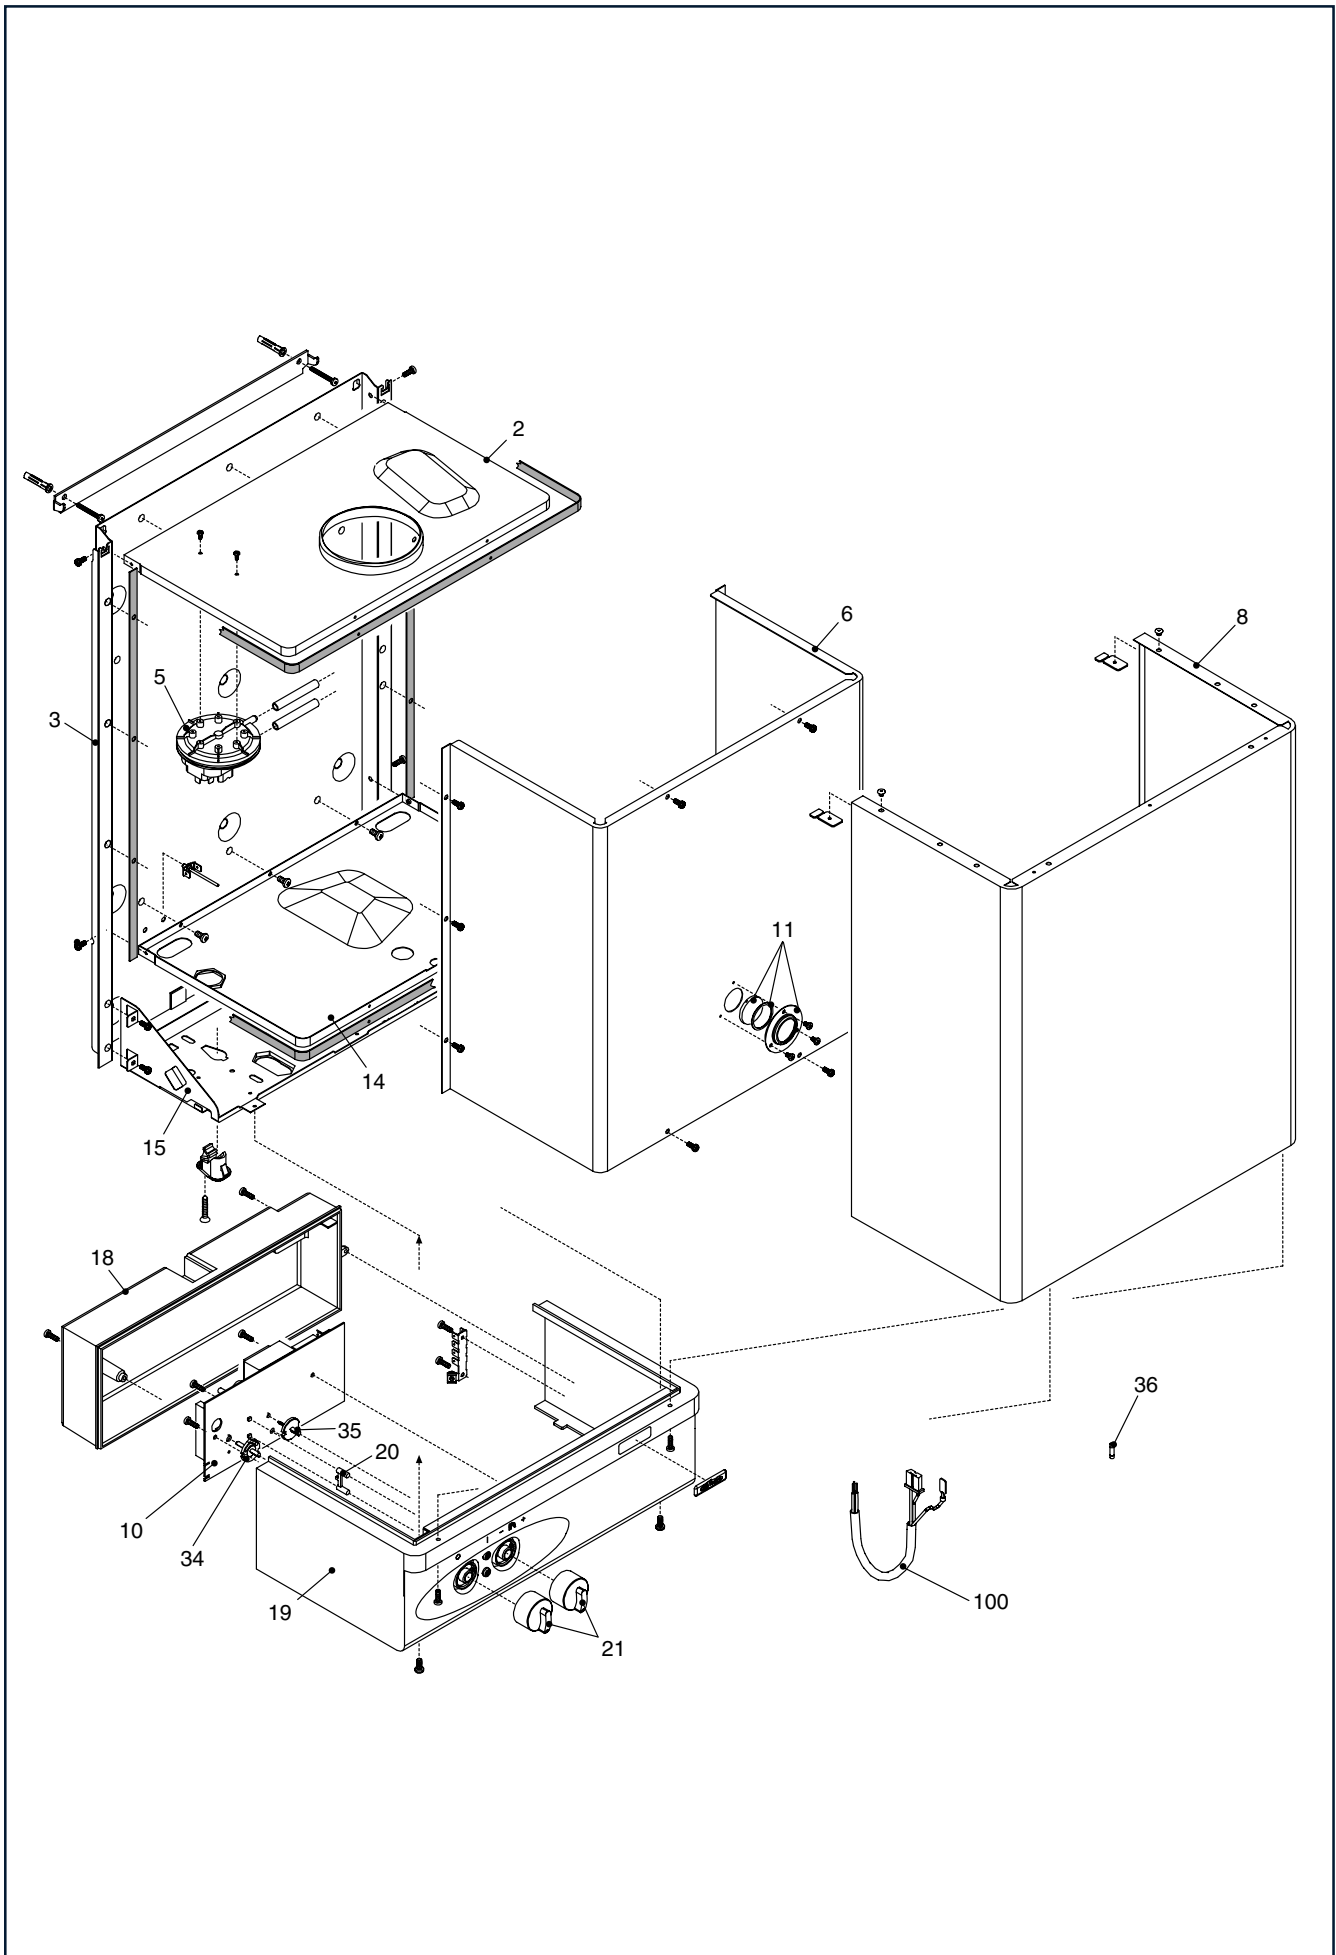

Wall hung heater

AQUA NOVA

MODEL	PART NUMBER	
	MTN	GPL
AQUA NOVA 17	2350593	2350595

POS.	DESCRIPTION	17
2	Upper Proof	R10021131
3	Frame	R10022790
5	Pressure Switch	R10020889
6	Proof Chamber Cover	R10022794
8	Case	R10020679
10	Printed Circuit Board	R10024554
11	Flange With Glass	S612
14	Air Box Bottom	R10020661
15	Carter	R10020663
18	Instrumental Panel Back Cover	R10021120
19	Instrumental Panel	R10022229
20	Led Light Guide	R10020676
21	Knob	R10020674
34	On-Off Shaft	R10020669
35	Temperature Shaft	R10020670
36	Fuse	R3479
100	Wiring harness	R10020688

POS.	DESCRIPTION	17
1	Adaptor Ring	S757
2	Fan Exhaust Pipe	R10028533
3	Washer Clamp	R5917
4	Clamp For 60 Diam. Tube	R5916
5	Pressure Tube	R10026359
6	Depressure Tube	R6985
7	Fan To Flue Connector	R6228
8	Fan	S758
9	Fan Gasket	R5912
10	Hood Assembly	S663
12	Exchanger	R10021367
13	Washer	R5041
16	Sensing Electrode	R10028467
18	Spark Electrode Cable	R10028482
20	Burner Assembly	R10028899
22	Connection	R10020668
23	Red Flow Governor	R9430
24	Pipe	R10020666
25	Dhw Actuator	R10022349
26	Gas Valve	R10025074
27	Pipe	R10020667
28	Pipe	R10020664
29	Thermostat	R10021235
31	Gas Valve Solenoid	R10020838
36	Spring	S597
44	Flow Limiting Device Manifold	R1466
46	Brass Nut	R1823
48	Connection	R1790
49	Water Supply Stop Cock	R7099
50	Gas Cock	R10020897
200	Washer	R5023
201	Washer	R5026
520	Ntc Sensor	R10027352
600	Ng Conversion Kit	R01005453
601	Lpg Conversion Kit	R01005454
602	Propan air conversion kit	R01005455